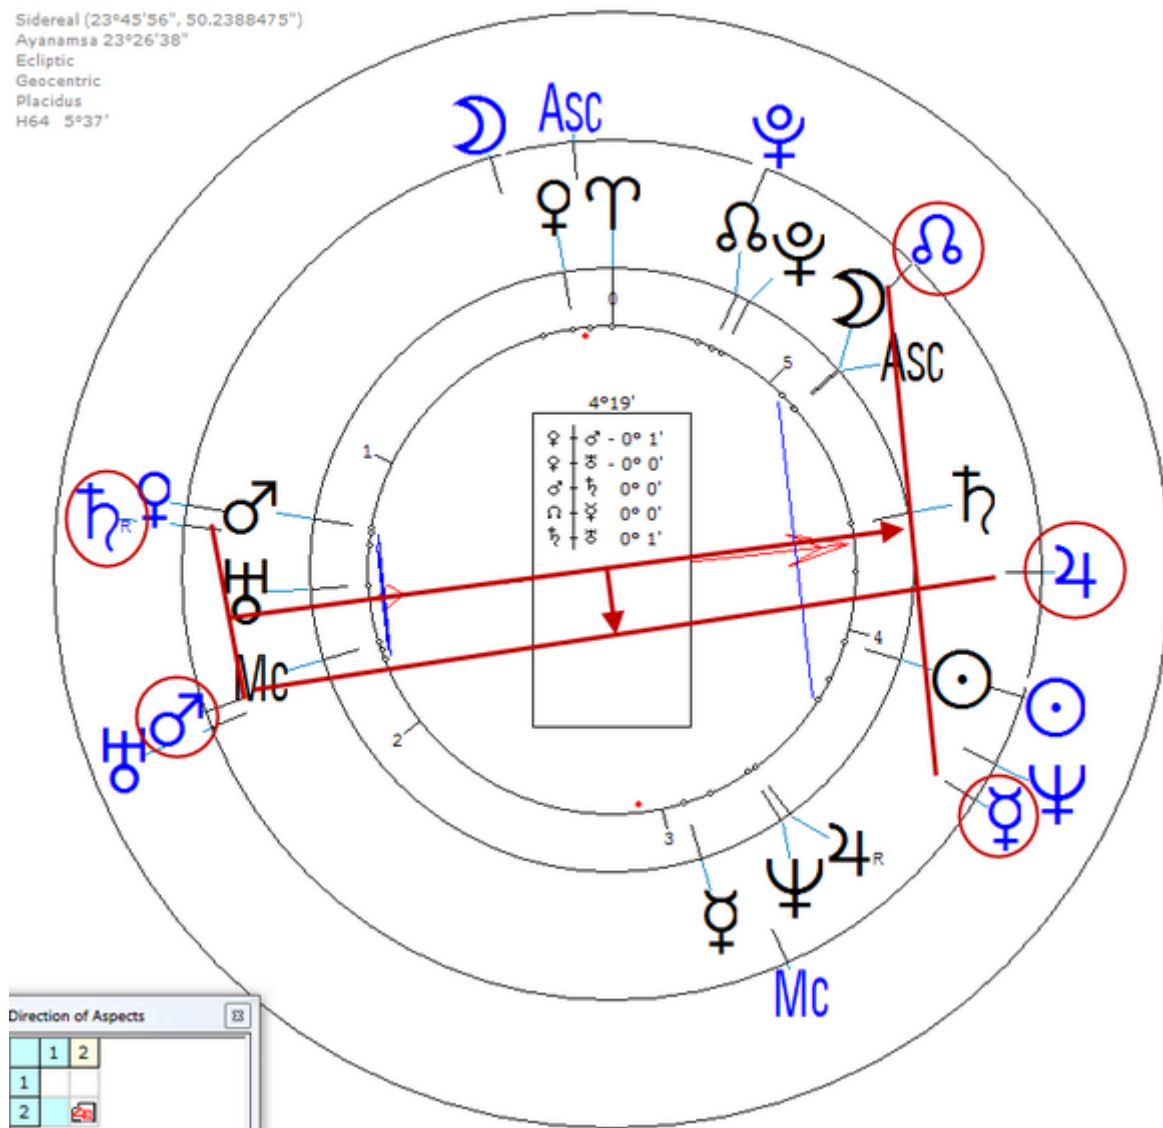

Miller, Will

9 October 1976 at 01:46 (= 01:46 AM)Santa Fe, New Mexico, 35n41, 105w56

American suicide.

<https://www.astro.com/astro-databank/Miller,_Will>

Shooting himself in the head 12/27/1992, Santa Fe, NM.

Solar Return (Harmonic 64)

Solar $\♁/\♄$ = Solar $\♁/\♁$ = Solar $\♁/\♄$ (Gunshot)

Miller, Will
9 October 1976 Sat 1:46 (GMT-6) 35°41'13"N 105°56'14"W
Santa Fe, New Mexico, USA
Sidereal (23°45'56", 50.2388475")
Ayanamsa 23°26'38"
Ecliptic
Geocentric
Placidus
H64 5°37'